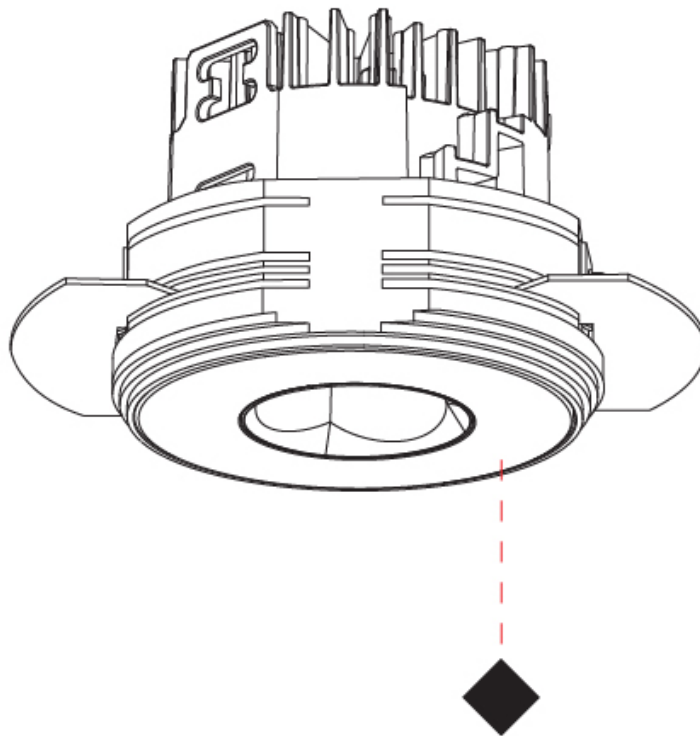

OIKO PRO ROUND FIXED TRIMLESS

A35878-

PROJECT

TYPE

SPECIFIER

QUANTITY

DATE