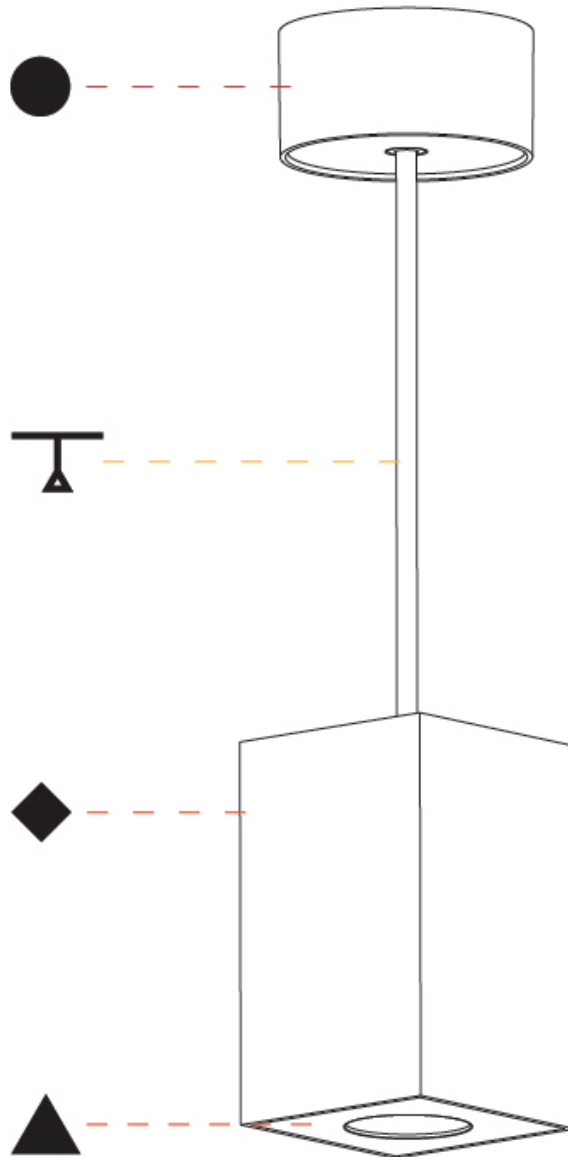

OIKO PRO ROUND SUSPENSION

A300396-

PROJECT _____

TYPE _____

SPECIFIER _____

QUANTITY _____

DATE _____

A