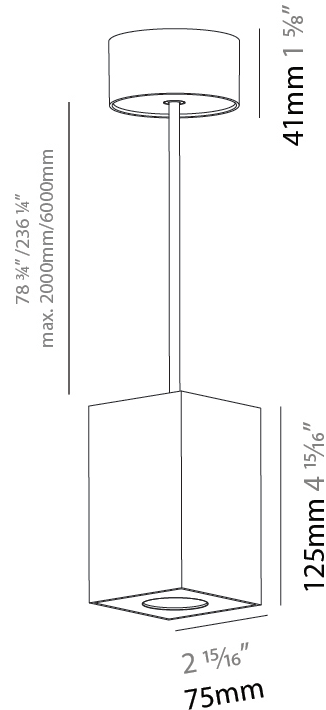

GENERAL

Series: Oiko Pro Round
Brand: Prolicht
Division: Architectural
Mounting Type: Suspension
Mounting Location: Ceiling
Subcategory: Pendant

PHYSICAL

Shape: Square
Length (mm): 75
Length (in): 2 ¹⁵/₁₆
Width (mm): 75
Width (in): 2 ¹⁵/₁₆
Height (mm): 125
Height (in): 4 ¹⁵/₁₆
Light Distribution: Direct
Weight (kg): 0.81
Fixture Finish: SSR / BKV / CWI / CRY / HAB / UFT / ITA / RUA / FTG / MYG / LOD / PUS / FRO / FUP / KIA / POP / BLS / SPG / MEY / GOH / GUM / CHC / COM / ABZ / JAG / OBR / MOS / ROR
Fixture Material: Metal
Cable Details: 2,000mm / 6,000mm Cable - Options : Transparent, Black, White, Red, Orange

ELECTRICAL

Lamp Type: LED (Zhaga Standard)
Input Wattage (W): 13.7
Dimming: Tri-Mode (Non-Dimming and Phase Dimming (120Vac only) and 0-10V Dimming)
Driver Included: No
Driver Location: Remote
Driver Type: Constant Current - Universal
Driver Class: Class 2
Input Voltage (V): 120 - 277
Constant Current (MA): 350

LED

Color Temperature (°K): 2700 / 3000 / 3500 / 4000
Max. Delivered Lumen (lm): 954 / 1028 / 1088 / 1091
Nominal Lumen (lm): 1246 / 1342 / 1396 / 1424
CRI: >90 CRI
Lamp Life (hrs): 50000

OPTICAL

Reflector°: 14
Adjustability: Fixed

RATINGS AND CERTIFICATIONS

Certified By: Certified for North American Standards
IP rating: IP20