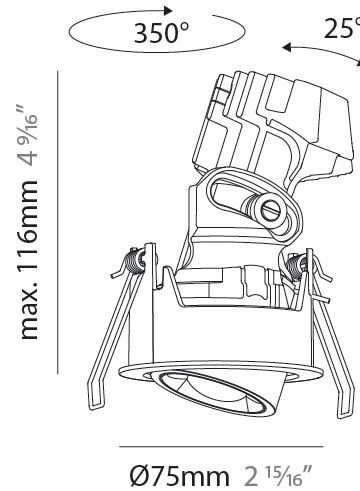

GENERAL

Series: Oiko Pro Round
Subseries: Oiko Pro Round Adjustable
Brand: Prolicht
Division: Architectural
Mounting Type: Recessed
Mounting Location: Ceiling
Subcategory: Downlight

PHYSICAL

Shape: Round
Diameter (mm): 75
Diameter (in): 2 ¹⁵/₁₆
Height (mm): 112
Height (in): 4 ⁷/₁₆
Ceiling Thickness (mm): 1 - 25
Ceiling Thickness (in): 1/16 - 1 3/16
Min. Recessing Depth (mm): 120
Min. Recessing Depth (in): 4 ³/₄
Light Distribution: Direct
Weight (kg): 0.276
Fixture Finish: SSR / BKV / CWI / CRY / HAB / UFT / ITA / RUA / FTG / MYG / LOD / PUS / FRO / FUP / KIA / POP / BLS / SPG / MEY / GOH / GUM / CHC / COM / ABZ / JAG / OBR / MOS / ROR
Fixture Material: Aluminum Die Cast
Cut-out Measurements: D. 86mm / 3 3/8"

ELECTRICAL

Lamp Type: LED (Zhaga Standard)
Input Wattage (W): 16
Total Output Wattage (W): 14.6
Dimming: Tri-Mode (Non-Dimming and Phase Dimming (120Vac only) and 0-10V Dimming)
Driver Included: No
Driver Location: Recessed Housing
Driver Type: Constant Current - Universal
Driver Class: Class 2
Input Voltage (V): 120 - 277
Constant Current (MA): 350

LED

Number of LEDs: 1
Color Temperature (°K): 2700 / 3000 / 3500 / 4000
Max. Delivered Lumen (lm): 1067 / 1150 / 1217 / 1220
Nominal Lumen (lm): 1393 / 1501 / 1589 / 1592
CRI: >90 CRI
Lamp Life (hrs): 50000

OPTICAL

Reflector°: 14
Adjustability: Rotational 350° / Tilt 25°

RATINGS AND CERTIFICATIONS

Certified By: Certified for North American Standards
IP rating: IP20