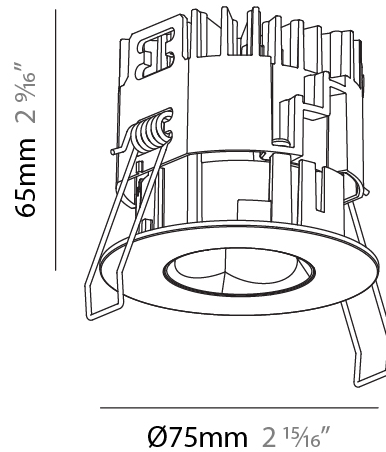

PHYSICAL

Shape: Round
Diameter (mm): 75
Diameter (in): 2 15/16
Height (mm): 65
Height (in): 2 9/16
Ceiling Thickness (mm): 1 - 25
Ceiling Thickness (in): 1/16 - 1 3/16
Min. Recessing Depth (mm): 70
Min. Recessing Depth (in): 2 3/4
Light Distribution: Direct
Diffuser: Lens Pack - Spread Lens / Linear Spread Lens / Honeycomb Louver
Fixture Finish: SSR / BKV / CWI / CRY / HAB / UFT / ITA / RUA / FTG / MYG / LOD / PUS / FRO / FUP / KIA / POP / BLS / SPG / MEY / GOH / GUM / CHC / COM / ABZ / JAG / OBR / MOS / ROR
Fixture Material: Aluminum Die Cast
Cut-out Measurements: 68mm / 2 11/16" Diameter

ELECTRICAL

Lamp Type: LED (Zhaga Standard)
Input Wattage (W): 16
Total Output Wattage (W): 14.6
Dimming: Tri-Mode (Non-Dimming and Phase Dimming (120Vac only) and 0-10V Dimming)
Driver Included: No
Driver Location: Recessed Housing
Driver Type: Constant Current - Universal
Driver Class: Class 2
Housing: See Components
Input Voltage (V): 120 - 277
Constant Current (MA): 350

LED

Color Temperature (°K): 2700 / 3000 / 3500 / 4000
Max. Delivered Lumen (lm): 1067 / 1150 / 1217 / 1220
Nominal Lumen (lm): 1393 / 1501 / 1589 / 1592
CRI: >90 CRI
Lamp Life (hrs): 50000

OPTICAL

Reflector: 14
Adjustability: Fixed

RATINGS AND CERTIFICATIONS

Certified By: Certified for North American Standards
IP rating: IP44