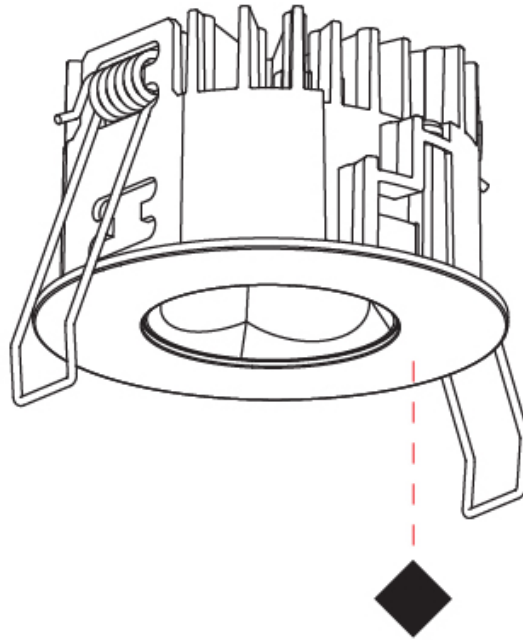

OIKO PRO ROUND FIXED RECESSED

A35869-

PROJECT

TYPE

SPECIFIER

QUANTITY

DATE

A