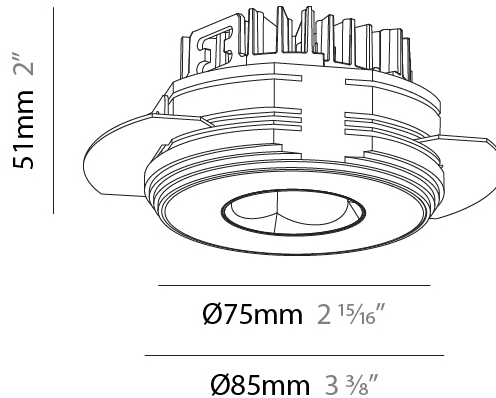

PHYSICAL

Shape: Round
Diameter (mm): 75
Diameter (in): 2 15/16
Height (mm): 51
Height (in): 2
Ceiling Thickness (mm): 10 / 12.5 / 15 / 25
Ceiling Thickness (in): 3/8 or 1/2 or 9/16 or 1
Min. Recessing Depth (mm): 60
Min. Recessing Depth (in): 2 3/8
Light Distribution: Direct
Diffuser: Lens Pack - Spread Lens / Linear Spread Lens / Honeycomb Louver
Fixture Finish: SSR / BKV / CWI / CRY / HAB / UFT / ITA / RUA / FTG / MYG / LOD / PUS / FRO / FUP / KIA / POP / BLS / SPG / MEY / GOH / GUM / CHC / COM / ABZ / JAG / OBR / MOS / ROR
Fixture Material: Aluminum Die Cast
Cut-out Measurements: 68mm / 2 11/16" Diameter

ELECTRICAL

Lamp Type: LED (Zhaga Standard)
Input Wattage (W): 15
Total Output Wattage (W): 13.6
Dimming: Tri-Mode (Non-Dimming and Phase Dimming (120Vac only) and 0-10V Dimming)
Driver Included: No
Driver Location: Recessed Housing
Driver Type: Constant Current - Universal
Driver Class: Class 2
Input Voltage (V): 120 - 277
Constant Current (MA): 350

LED

Color Temperature (°K): 2700 / 3000 / 3500 / 4000
Max. Delivered Lumen (lm): 1375 / 1462 / 1531 / 1545
Nominal Lumen (lm): 1566 / 1665 / 1743 / 1759
CRI: >90 CRI
Lamp Life (hrs): 50000

OPTICAL

Reflector: 50
Adjustability: Fixed

RATINGS AND CERTIFICATIONS

Certified By: Certified for North American Standards
IP rating: IP20