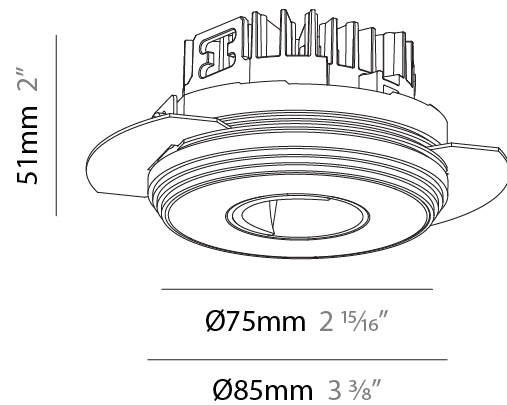

GENERAL

Series: Oiko Pro Round
Subseries: Oiko Pro Round Wallwash
Brand: Prolicht
Division: Architectural
Mounting Type: Trimless
Mounting Location: Ceiling
Subcategory: Wallwash

PHYSICAL

Shape: Round
Diameter (mm): 75
Diameter (in): 2 ¹⁵/₁₆
Height (mm): 51
Height (in): 2
Ceiling Thickness (mm): 1 - 25
Ceiling Thickness (in): 1/16 - 1 3/16
Min. Recessing Depth (mm): 55
Min. Recessing Depth (in): 2 ³/₁₆
Light Distribution: Direct
Fixture Finish: SSR / BKV / CWI / CRY / HAB / UFT / ITA / RUA / FTG / MYG / LOD / PUS / FRO / FUP / KIA / POP / BLS / SPG / MEY / GOH / GUM / CHC / COM / ABZ / JAG / OBR / MOS / ROR
Fixture Material: Aluminum Die Cast
Cut-out Measurements: 86mm / 3 3/8" Diameter

ELECTRICAL

Lamp Type: LED (Zhaga Standard)
Input Wattage (W): 15
Total Output Wattage (W): 13.6
Dimming: Tri-Mode (Non-Dimming and Phase Dimming (120Vac only) and 0-10V Dimming)
Driver Included: No
Driver Location: Recessed Housing
Driver Type: Constant Current - Universal
Driver Class: Class 2
Input Voltage (V): 120 - 277
Constant Current (MA): 350

LED

Color Temperature (°K): 2700 / 3000 / 3500 / 4000
Max. Delivered Lumen (lm): 1302 / 1383 / 1449 / 1462
Nominal Lumen (lm): 1566 / 1665 / 1743 / 1759
CRI: >93 CRI
Lamp Life (hrs): 50000

OPTICAL

Adjustability: Fixed

RATINGS AND CERTIFICATIONS

Certified By: Certified for North American Standards
IP rating: IP20