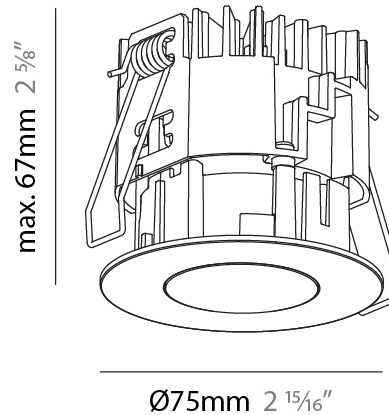

Series: Oiko Pro Round
Subseries: Oiko Pro Round Fixed
Brand: Prolicht
Division: Architectural
Mounting Type: Recessed
Mounting Location: Ceiling
Subcategory: Downlight

PHYSICAL

Shape: Round
Diameter (mm): 75
Diameter (in): 2 ¹⁵/₁₆
Height (mm): 67
Height (in): 2 ⁵/₈
Ceiling Thickness (mm): 1 - 25
Ceiling Thickness (in): 1/16 - 1 3/16
Min. Recessing Depth (mm): 75
Min. Recessing Depth (in): 2 ¹⁵/₁₆
Light Distribution: Direct
Diffuser: Lens Pack - Spread Lens / Linear Spread Lens / Honeycomb Louver
Fixture Finish: SSR / BKV / CWI / CRY / HAB / UFT / ITA / RUA / FTG / MYG / LOD / PUS / FRO / FUP / KIA / POP / BLS / SPG / MEY / GOH / GUM / CHC / COM / ABZ / JAG / OBR / MOS / ROR
Fixture Material: Aluminum Die Cast
Cut-out Measurements: 68mm / 2 11/16" Diameter

ELECTRICAL

Lamp Type: LED (Zhaga Standard)
Input Wattage (W): 16
Total Output Wattage (W): 14.6
Dimming: Tri-Mode (Non-Dimming and Phase Dimming (120Vac only) and 0-10V Dimming)
Driver Included: No
Driver Location: Recessed Housing
Driver Type: Constant Current - Universal
Driver Class: Class 2
Input Voltage (V): 120 - 277
Constant Current (MA): 350

LED

Color Temperature (°K): 2700 / 3000 / 3500 / 4000
Max. Delivered Lumen (lm): 1017 / 1096 / 1160 / 1162
Nominal Lumen (lm): 1393 / 1501 / 1589 / 1592
CRI: >90 CRI
Lamp Life (hrs): 50000

OPTICAL

Reflector°: 16
Adjustability: Fixed

RATINGS AND CERTIFICATIONS

Certified By: Certified for North American Standards
IP rating: IP54