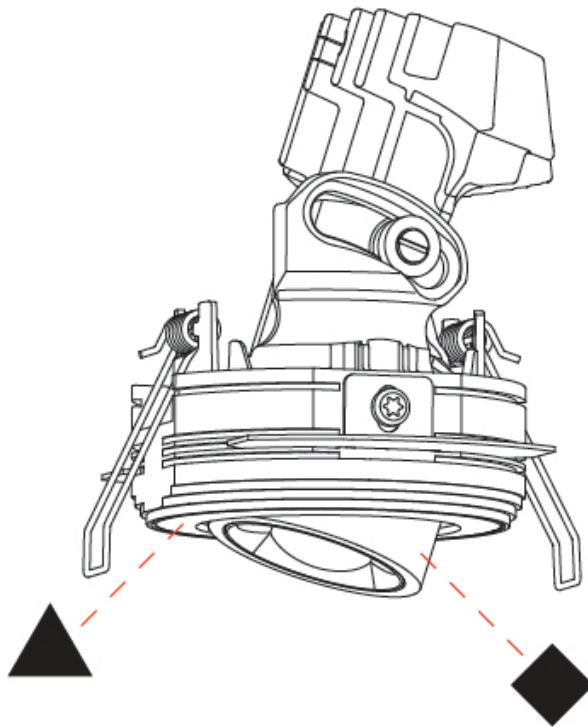

OIKO PRO ROUND ADJUSTABLE TRIMLESS

A35815-

PROJECT	_____
TYPE	_____
SPECIFIER	_____
QUANTITY	_____
DATE	_____