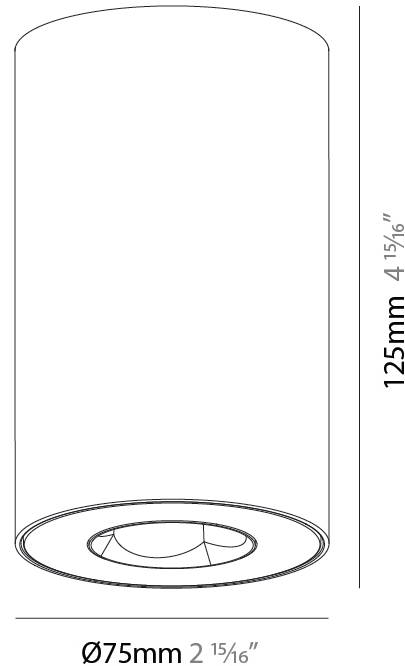

GENERAL

Series: Oiko Pro Round
Brand: Prolicht
Division: Architectural
Mounting Type: Surface
Mounting Location: Ceiling
Subcategory: Downlight

PHYSICAL

Shape: Cylinder
Diameter (mm): 75
Diameter (in): 2 15/16
Height (mm): 125
Height (in): 4 15/16
Light Distribution: Direct
Weight (kg): 0.452
Fixture Finish: SSR / BKV / CWI / CRY / HAB / UFT / ITA / RUA / FTG / MYG / LOD / PUS / FRO / FUP / KIA / POP / BLS / SPG / MEY / GOH / GUM / CHC / COM / ABZ / JAG / OBR / MOS / ROR
Fixture Material: Metal

ELECTRICAL

Lamp Type: LED (Zhaga Standard)
Input Wattage (W): 13
Total Output Wattage (W): 11.8
Dimming: Tri-Mode (Non-Dimming and Phase Dimming (120Vac only) and 0-10V Dimming)
Driver Included: Yes
Driver Location: Integrated
Driver Type: Constant Current - Universal
Driver Class: Class 2
Input Voltage (V): 120 - 277
Constant Current (MA): 350
Upon Request: Remote: 0-10Vdc dimming / Phase dimming 120Vac / Non-dimming 120/277Vac (No Cover Plate)

LED

Color Temperature (°K): 2700 / 3000 / 3500 / 4000
Max. Delivered Lumen (lm): 1218 / 1214 / 1272 / 1283
Nominal Lumen (lm): 1473 / 1468 / 1538 / 1552
CRI: >90 CRI
Lamp Life (hrs): 50000

OPTICAL

Reflector°: 34
Adjustability: Fixed

RATINGS AND CERTIFICATIONS

Certified By: Certified for North American Standards
IP rating: IP20