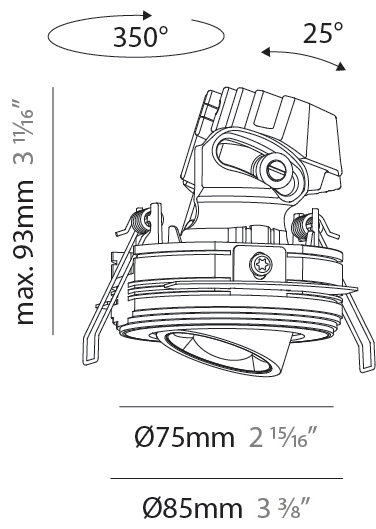

PHYSICAL

Shape: Round
Diameter (mm): 75
Diameter (in): 2 15/16
Height (mm): 93
Height (in): 3 11/16
Ceiling Thickness (mm): 10 / 12.5 / 15 / 25
Ceiling Thickness (in): 3/8 or 1/2 or 9/16 or 1
Min. Recessing Depth (mm): 105
Min. Recessing Depth (in): 4 1/8
Light Distribution: Direct
Diffuser: Lens Pack - Spread Lens / Linear Spread Lens / Honeycomb Louver
Fixture Finish: SSR / BKV / CWI / CRY / HAB / UFT / ITA / RUA / FTG / MYG / LOD / PUS / FRO / FUP / KIA / POP / BLS / SPG / MEY / GOH / GUM / CHC / COM / ABZ / JAG / OBR / MOS / ROR
Fixture Material: Aluminum Die Cast
Cut-out Measurements: D. 86mm / 3 3/8"

ELECTRICAL

Lamp Type: LED (Zhaga Standard)
Input Wattage (W): 16
Total Output Wattage (W): 14.6
Dimming: Tri-Mode (Non-Dimming and Phase Dimming (120Vac only) and 0-10V Dimming)
Driver Included: No
Driver Location: Recessed Housing
Driver Type: Constant Current - Universal
Driver Class: Class 2
Input Voltage (V): 120 - 277
Constant Current (MA): 350

LED

Number of LEDs: 1
Color Temperature (°K): 2700 / 3000 / 3500 / 4000
Max. Delivered Lumen (lm): 1464 / 1556 / 1630 / 1645
Nominal Lumen (lm): 1566 / 1665 / 1743 / 1759
CRI: >90 CRI
Lamp Life (hrs): 50000

OPTICAL

Reflector: 60
Adjustability: Rotational 350° / Tilt 25°

RATINGS AND CERTIFICATIONS

Certified By: Certified for North American Standards
IP rating: IP20