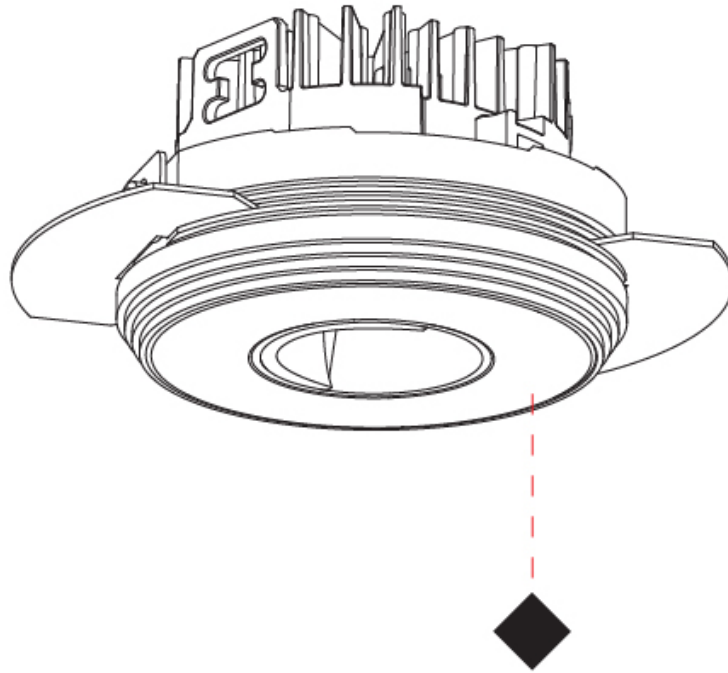

OIKO PRO ROUND WALLWASH TRIMLESS

A35875-

PROJECT	_____
TYPE	_____
SPECIFIER	_____
QUANTITY	_____
DATE	_____