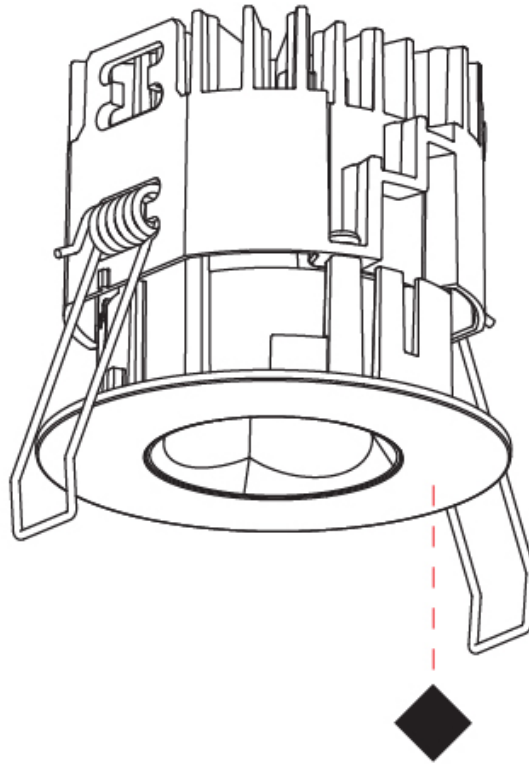

OIKO PRO ROUND FIXED RECESSED

A35866-

PROJECT

TYPE

SPECIFIER

QUANTITY

DATE

A