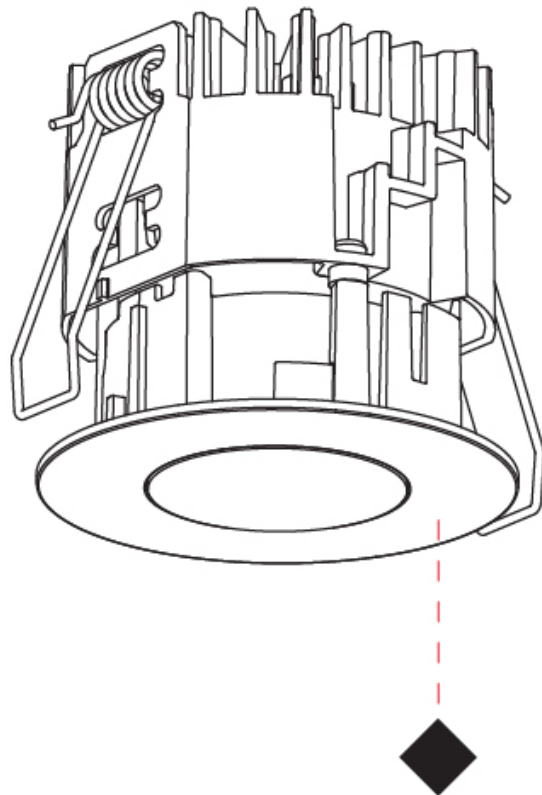

OIKO PRO ROUND FIXED RECESSED

A35870-

PROJECT

TYPE

SPECIFIER

QUANTITY

DATE

A