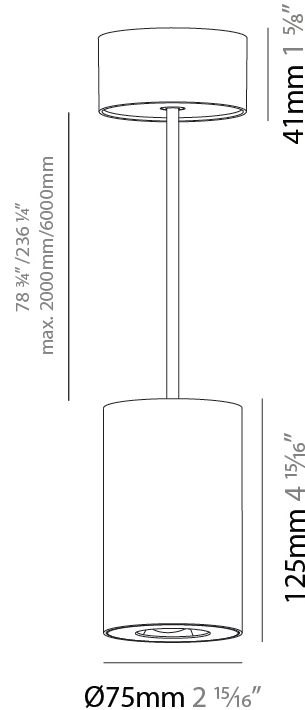

GENERAL

Series: Oiko Pro Round
Brand: Prolicht
Division: Architectural
Mounting Type: Suspension
Mounting Location: Ceiling
Subcategory: Pendant

PHYSICAL

Shape: Cylinder
Diameter (mm): 75
Diameter (in): 2 ¹⁵/₁₆
Height (mm): 125
Height (in): 4 ¹⁵/₁₆
Light Distribution: Direct
Weight (kg): 0.769
Fixture Finish: SSR / BKV / CWI / CRY / HAB / UFT / ITA / RUA / FTG / MYG / LOD / PUS / FRO / FUP / KIA / POP / BLS / SPG / MEY / GOH / GUM / CHC / COM / ABZ / JAG / OBR / MOS / ROR
Fixture Material: Metal
Cable Details: 2,000mm / 6,000mm Cable - Options : Transparent, Black, White, Red, Orange

ELECTRICAL

Lamp Type: LED (Zhaga Standard)
Input Wattage (W): 12.9
Dimming: Tri-Mode (Non-Dimming and Phase Dimming (120Vac only) and 0-10V Dimming)
Driver Included: No
Driver Location: Remote
Driver Type: Constant Current - Universal
Driver Class: Class 2
Input Voltage (V): 120 - 277
Constant Current (MA): 350

LED

Color Temperature (°K): 2700 / 3000 / 3500 / 4000
Max. Delivered Lumen (lm): 1293 / 1289 / 1350 / 1362
Nominal Lumen (lm): 1473 / 1468 / 1538 / 1552
CRI: >90 CRI
Lamp Life (hrs): 50000

OPTICAL

Reflector°: 50
Adjustability: Fixed

RATINGS AND CERTIFICATIONS

Certified By: Certified for North American Standards
IP rating: IP20