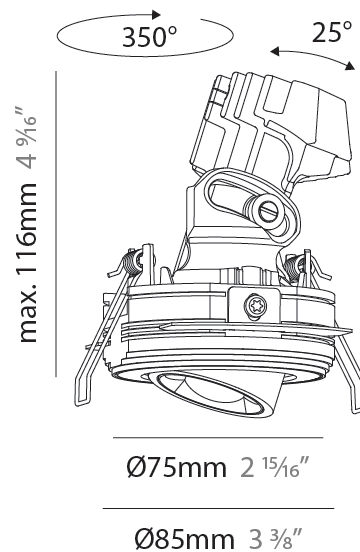

PHYSICAL

Shape: Round
Diameter (mm): 75
Diameter (in): 2 ¹⁵/₁₆
Height (mm): 116
Height (in): 4 ⁹/₁₆
Ceiling Thickness (mm): 10 / 12.5 / 15 / 25
Ceiling Thickness (in): 3/8 or 1/2 or 9/16 or 1
Min. Recessing Depth (mm): 125
Min. Recessing Depth (in): 4 ¹⁵/₁₆
Light Distribution: Direct
Diffuser: Lens Pack - Spread Lens / Linear Spread Lens / Honeycomb Louver
Fixture Finish: SSR / BKV / CWI / CRY / HAB / UFT / ITA / RUA / FTG / MYG / LOD / PUS / FRO / FUP / KIA / POP / BLS / SPG / MEY / GOH / GUM / CHC / COM / ABZ / JAG / OBR / MOS / ROR
Fixture Material: Aluminum Die Cast
Cut-out Measurements: D. 86mm / 3 3/8"

ELECTRICAL

Lamp Type: LED (Zhaga Standard)
Input Wattage (W): 16
Total Output Wattage (W): 14.6
Dimming: Tri-Mode (Non-Dimming and Phase Dimming (120Vac only) and 0-10V Dimming)
Driver Included: No
Driver Location: Recessed Housing
Driver Type: Constant Current - Universal
Driver Class: Class 2
Input Voltage (V): 120 - 277
Constant Current (MA): 350

LED

Number of LEDs: 1
Color Temperature (°K): 2700 / 3000 / 3500 / 4000
Max. Delivered Lumen (lm): 1295 / 1377 / 1442 / 1455
Nominal Lumen (lm): 1566 / 1665 / 1743 / 1759
CRI: >90 CRI
Lamp Life (hrs): 50000

OPTICAL

Reflector: 34
Adjustability: Rotational 350° / Tilt 25°

RATINGS AND CERTIFICATIONS

Certified By: Certified for North American Standards
IP rating: IP20