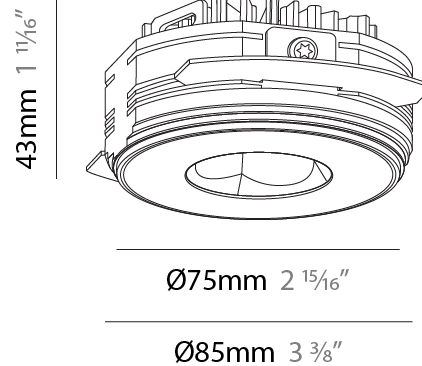

PHYSICAL

Shape: Round
Diameter (mm): 75
Diameter (in): 2 ¹⁵/₁₆
Height (mm): 43
Height (in): 1 ¹¹/₁₆
Ceiling Thickness (mm): 10 / 12.5 / 15 / 25
Ceiling Thickness (in): 3/8 or 1/2 or 9/16 or 1
Min. Recessing Depth (mm): 50
Min. Recessing Depth (in): 1 ¹⁵/₁₆
Light Distribution: Direct
Diffuser: Lens Pack - Spread Lens / Linear Spread Lens / Honeycomb Louver
Fixture Finish: SSR / BKV / CWI / CRY / HAB / UFT / ITA / RUA / FTG / MYG / LOD / PUS / FRO / FUP / KIA / POP / BLS / SPG / MEY / GOH / GUM / CHC / COM / ABZ / JAG / OBR / MOS / ROR
Fixture Material: Aluminum Die Cast
Cut-out Measurements: 86mm / 2 11/16" Diameter

ELECTRICAL

Lamp Type: LED (Zhaga Standard)
Input Wattage (W): 15
Total Output Wattage (W): 13.6
Dimming: Tri-Mode (Non-Dimming and Phase Dimming (120Vac only) and 0-10V Dimming)
Driver Included: No
Driver Location: Recessed Housing
Driver Type: Constant Current - Universal
Driver Class: Class 2
Input Voltage (V): 120 - 277
Constant Current (MA): 350

LED

Color Temperature (°K): 2700 / 3000 / 3500 / 4000
Max. Delivered Lumen (lm): 1464 / 1556 / 1630 / 1645
Nominal Lumen (lm): 1566 / 1665 / 1743 / 1759
CRI: >90 CRI
Lamp Life (hrs): 50000

OPTICAL

Reflector°: 60
Adjustability: Fixed

RATINGS AND CERTIFICATIONS

Certified By: Certified for North American Standards
IP rating: IP20