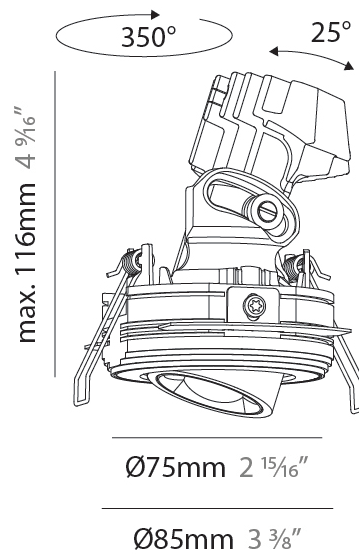

GENERAL

Series: Oiko Pro Round
Subseries: Oiko Pro Round Adjustable
Brand: Prolicht
Division: Architectural
Mounting Type: Trimless
Mounting Location: Ceiling
Subcategory: Downlight

PHYSICAL

Shape: Round
Diameter (mm): 75
Diameter (in): 2 ¹⁵/₁₆
Height (mm): 116
Height (in): 4 ⁹/₁₆
Ceiling Thickness (mm): 10 / 12.5 / 15 / 25
Ceiling Thickness (in): 3/8 or 1/2 or 9/16 or 1
Min. Recessing Depth (mm): 125
Min. Recessing Depth (in): 4 ¹⁵/₁₆
Light Distribution: Direct
Fixture Finish: SSR / BKV / CWI / CRY / HAB / UFT / ITA / RUA / FTG / MYG / LOD / PUS / FRO / FUP / KIA / POP / BLS / SPG / MEY / GOH / GUM / CHC / COM / ABZ / JAG / OBR / MOS / ROR
Fixture Material: Aluminum Die Cast
Cut-out Measurements: D. 86mm / 3 3/8"

ELECTRICAL

Lamp Type: LED (Zhaga Standard)
Input Wattage (W): 16
Total Output Wattage (W): 14.6
Dimming: Tri-Mode (Non-Dimming and Phase Dimming (120Vac only) and 0-10V Dimming)
Driver Included: No
Driver Location: Recessed Housing
Driver Type: Constant Current - Universal
Driver Class: Class 2
Input Voltage (V): 120 - 277
Constant Current (MA): 350

LED

Number of LEDs: 1
Color Temperature (°K): 2700 / 3000 / 3500 / 4000
Max. Delivered Lumen (lm): 1067 / 1150 / 1217 / 1220
Nominal Lumen (lm): 1393 / 1501 / 1589 / 1592
CRI: >90 CRI
Lamp Life (hrs): 50000

OPTICAL

Reflector°: 14
Adjustability: Rotational 350° / Tilt 25°

RATINGS AND CERTIFICATIONS

Certified By: Certified for North American Standards
IP rating: IP20