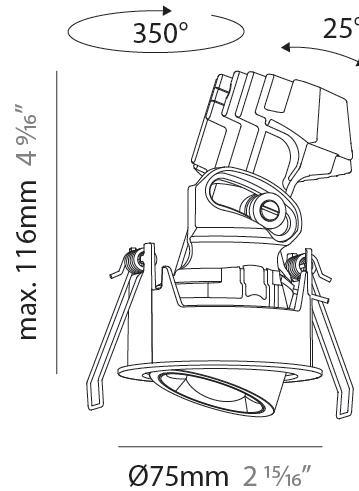

GENERAL

Series: Oiko Pro Round
Subseries: Oiko Pro Round Adjustable
Brand: Prolicht
Division: Architectural
Mounting Type: Recessed
Mounting Location: Ceiling
Subcategory: Downlight

PHYSICAL

Shape: Round
Diameter (mm): 75
Diameter (in): 2 ¹⁵/₁₆
Height (mm): 116
Height (in): 4 ⁹/₁₆
Ceiling Thickness (mm): 1 - 25
Ceiling Thickness (in): 1/16 - 1 3/16
Min. Recessing Depth (mm): 125
Min. Recessing Depth (in): 4 ¹⁵/₁₆
Light Distribution: Direct
Weight (kg): 0.29
Fixture Finish: SSR / BKV / CWI / CRY / HAB / UFT / ITA / RUA / FTG / MYG / LOD / PUS / FRO / FUP / KIA / POP / BLS / SPG / MEY / GOH / GUM / CHC / COM / ABZ / JAG / OBR / MOS / ROR
Fixture Material: Aluminum Die Cast
Cut-out Measurements: D. 68mm / 2 2/3"

ELECTRICAL

Lamp Type: LED (Zhaga Standard)
Input Wattage (W): 15
Total Output Wattage (W): 13.6
Dimming: Tri-Mode (Non-Dimming and Phase Dimming (120Vac only) and 0-10V Dimming)
Driver Included: No
Driver Location: Recessed Housing
Driver Type: Constant Current - Universal
Driver Class: Class 2
Input Voltage (V): 120 - 277
Constant Current (MA): 350

LED

Number of LEDs: 1
Color Temperature (°K): 2700 / 3000 / 3500 / 4000
Max. Delivered Lumen (lm): 1295 / 1377 / 1442 / 1455
Nominal Lumen (lm): 1566 / 1665 / 1743 / 1759
CRI: >90 CRI
Lamp Life (hrs): 50000

OPTICAL

Reflector°: 34
Adjustability: Rotational 350° / Tilt 25°

RATINGS AND CERTIFICATIONS

Certified By: Certified for North American Standards
IP rating: IP20