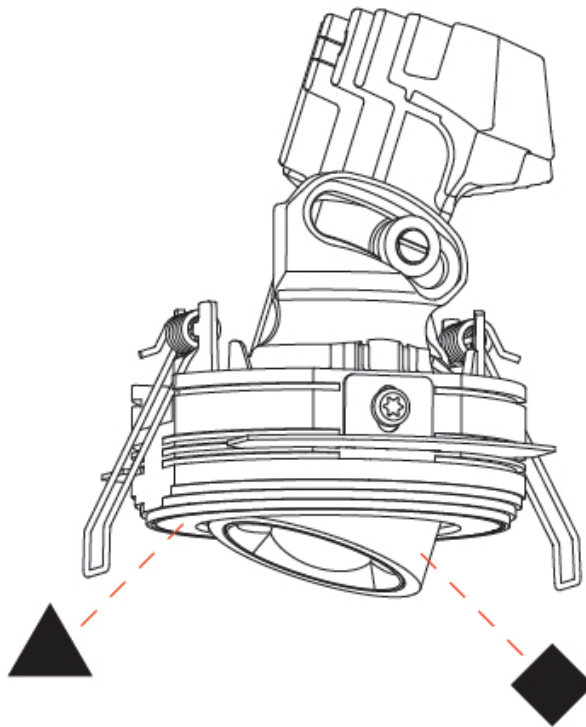

OPTICAL

Reflector: 34
 Adjustability: Rotational 350° / Tilt 25°

RATINGS AND CERTIFICATIONS

Certified By: Certified for North American Standards
 IP rating: IP20

OIKO PRO ROUND ADJUSTABLE TRIMLESS

A35816-

PROJECT	_____
TYPE	_____
SPECIFIER	_____
QUANTITY	_____
DATE	_____