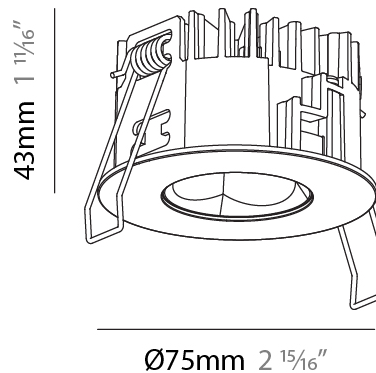

Series: Oiko Pro Round
Subseries: Oiko Pro Round Fixed
Brand: Prolicht
Division: Architectural
Mounting Type: Recessed
Mounting Location: Ceiling
Subcategory: Downlight

PHYSICAL

Shape: Round
Diameter (mm): 75
Diameter (in): 2 15/16
Height (mm): 43
Height (in): 1 11/16
Ceiling Thickness (mm): 1 - 25
Ceiling Thickness (in): 1/16 - 1 3/16
Min. Recessing Depth (mm): 50
Min. Recessing Depth (in): 1 15/16
Light Distribution: Direct
Diffuser: Lens Pack - Spread Lens / Linear Spread Lens / Honeycomb Louver
Fixture Finish: SSR / BKV / CWI / CRY / HAB / UFT / ITA / RUA / FTG / MYG / LOD / PUS / FRO / FUP / KIA / POP / BLS / SPG / MEY / GOH / GUM / CHC / COM / ABZ / JAG / OBR / MOS / ROR
Fixture Material: Aluminum Die Cast
Cut-out Measurements: 68mm / 2 11/16" Diameter

ELECTRICAL

Lamp Type: LED (Zhaga Standard)
Input Wattage (W): 15
Total Output Wattage (W): 13.6
Dimming: Tri-Mode (Non-Dimming and Phase Dimming (120Vac only) and 0-10V Dimming)
Driver Included: No
Driver Location: Recessed Housing
Driver Type: Constant Current - Universal
Driver Class: Class 2
Input Voltage (V): 120 - 277
Constant Current (MA): 350

LED

Color Temperature (°K): 2700 / 3000 / 3500 / 4000
Max. Delivered Lumen (lm): 1464 / 1556 / 1630 / 1645
Nominal Lumen (lm): 1566 / 1665 / 1743 / 1759
CRI: >90 CRI
Lamp Life (hrs): 50000

OPTICAL

Reflector°: 60
Adjustability: Fixed

RATINGS AND CERTIFICATIONS

Certified By: Certified for North American Standards
IP rating: IP20