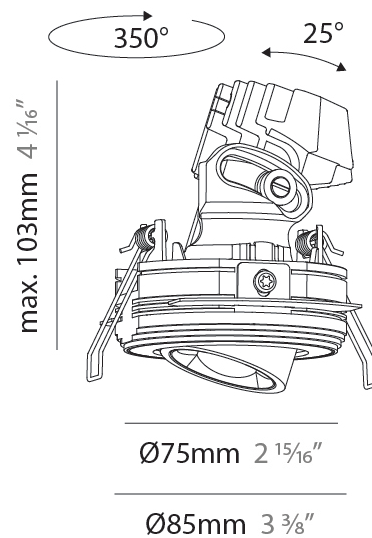

PHYSICAL

Shape: Round
Diameter (mm): 75
Diameter (in): 2 ¹⁵/₁₆
Height (mm): 103
Height (in): 4 ¹/₁₆
Ceiling Thickness (mm): 10 / 12.5 / 15 / 25
Ceiling Thickness (in): 3/8 or 1/2 or 9/16 or 1
Min. Recessing Depth (mm): 115
Min. Recessing Depth (in): 4 ¹/₂
Light Distribution: Direct
Diffuser: Lens Pack - Spread Lens / Linear Spread Lens / Honeycomb Louver
Fixture Finish: SSR / BKV / CWI / CRY / HAB / UFT / ITA / RUA / FTG / MYG / LOD / PUS / FRO / FUP / KIA / POP / BLS / SPG / MEY / GOH / GUM / CHC / COM / ABZ / JAG / OBR / MOS / ROR
Fixture Material: Aluminum Die Cast
Cut-out Measurements: D. 86mm / 3 3/8"

ELECTRICAL

Lamp Type: LED (Zhaga Standard)
Input Wattage (W): 16
Total Output Wattage (W): 14.6
Dimming: Tri-Mode (Non-Dimming and Phase Dimming (120Vac only) and 0-10V Dimming)
Driver Included: No
Driver Location: Recessed Housing
Driver Type: Constant Current - Universal
Driver Class: Class 2
Input Voltage (V): 120 - 277
Constant Current (MA): 350

LED

Number of LEDs: 1
Color Temperature (°K): 2700 / 3000 / 3500 / 4000
Max. Delivered Lumen (lm): 1375 / 1462 / 1531 / 1545
Nominal Lumen (lm): 1566 / 1665 / 1743 / 1759
CRI: >90 CRI
Lamp Life (hrs): 50000

OPTICAL

Reflector°: 50
Adjustability: Rotational 350° / Tilt 25°

RATINGS AND CERTIFICATIONS

Certified By: Certified for North American Standards
IP rating: IP20