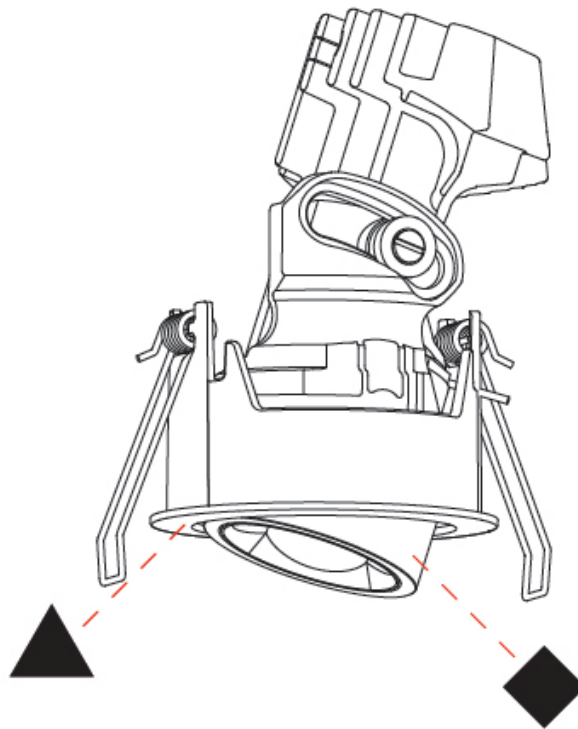

OIKO PRO ROUND ADJUSTABLE RECESSED

A35841-

PROJECT

TYPE

SPECIFIER

QUANTITY

DATE