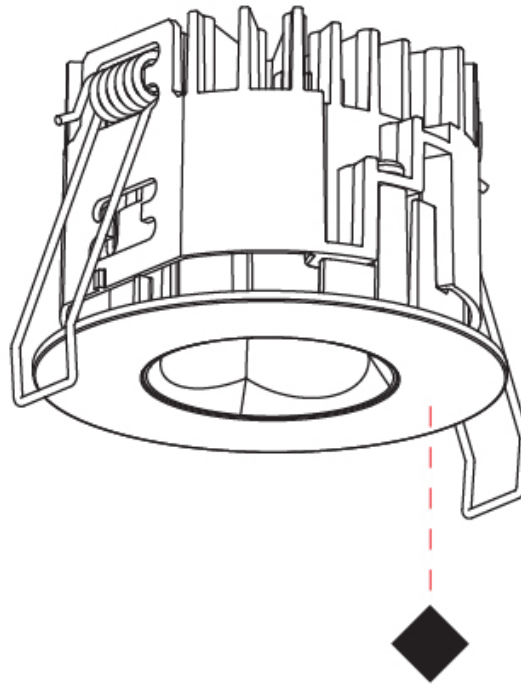

OIKO PRO ROUND FIXED RECESSED

A35868-

PROJECT

TYPE

SPECIFIER

QUANTITY

DATE

A