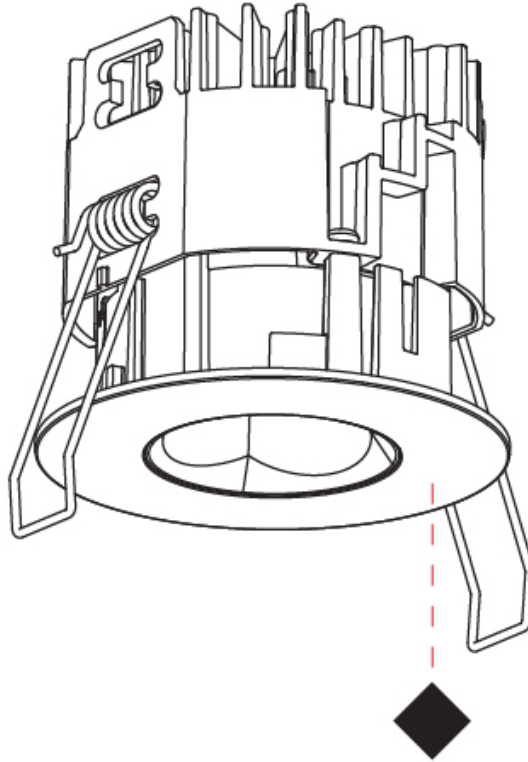

OIKO PRO ROUND FIXED RECESSED

A35867-

PROJECT

TYPE

SPECIFIER

QUANTITY

DATE