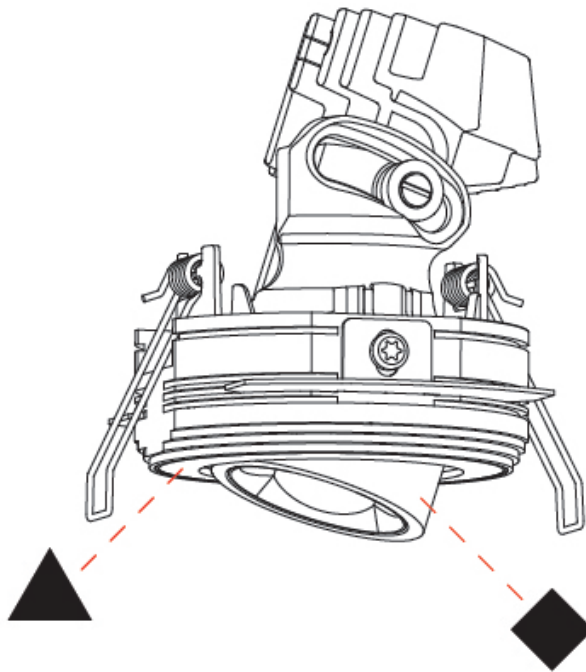

OIKO PRO ROUND ADJUSTABLE TRIMLESS

A35817-

PROJECT

TYPE

SPECIFIER

QUANTITY

DATE

A