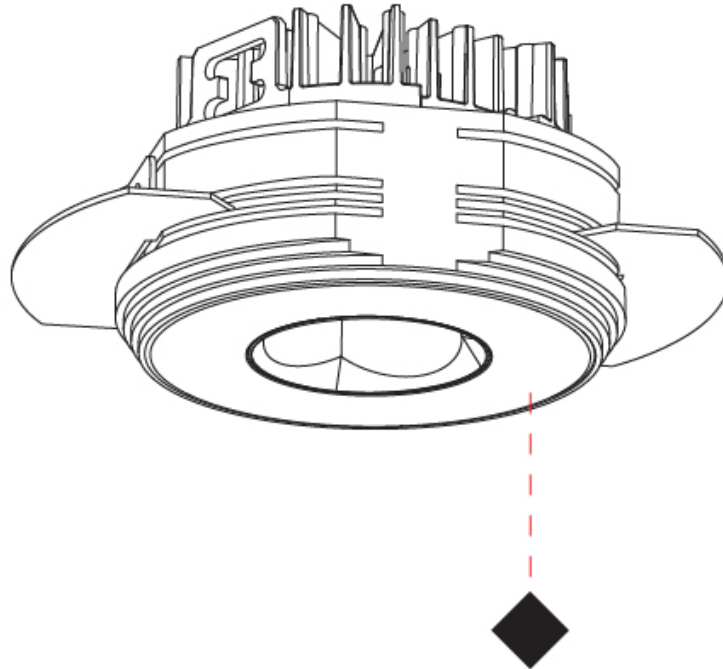

OIKO PRO ROUND FIXED TRIMLESS

A35879-

PROJECT

TYPE

SPECIFIER

QUANTITY

DATE